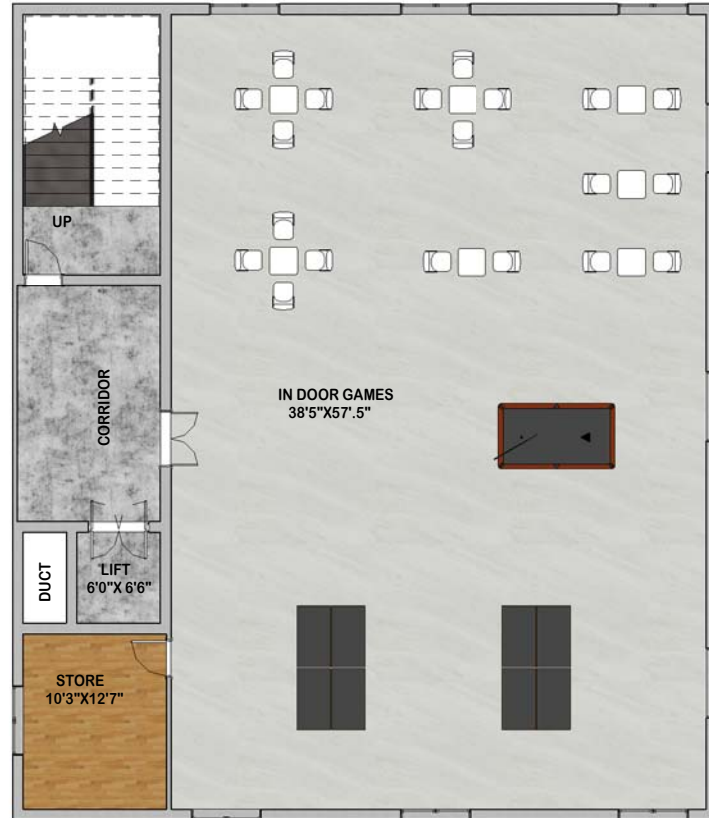

CLUB HOUSE SECOND FLOOR

CLUB HOUSE THIRD FLOOR

<b>DEVELOPER:</b> 	<b>SRAVANTHI CONSTRUCTION PVT.LTD</b> FLAT NO:502,PLOT NO:2 RAJESWARA APARTMENTS, NAGARJUNA NAGAR COLONY, YELLAREDDY GUDA,AMEERPET, HYDERABAD - 500073 Tel: 40 - 66620666	<b>FLAT NAME</b> <b>SECOND AND THIRD FLOOR</b>	<b>CONSULTANT :</b> 	<b>KOTA CORPORATION</b> 102,SURYADEVARA CLASSIC, NIZAMPET ROAD,KUKATPALLY, HYDERABAD - 500085. Tel:40 - 40204569 WWW.KOTACORP.COM	<b>PROJECT NAME : SOLTAIRE HEIGHTS</b>	
	<b>AREA</b> <b>2959 Sft</b>	Project Number 20160003 Date 29.05.17 Drawn by GOPI NADH Checked by PRASANNA		<b>SHEET NO : 2</b> Scale 1:50		