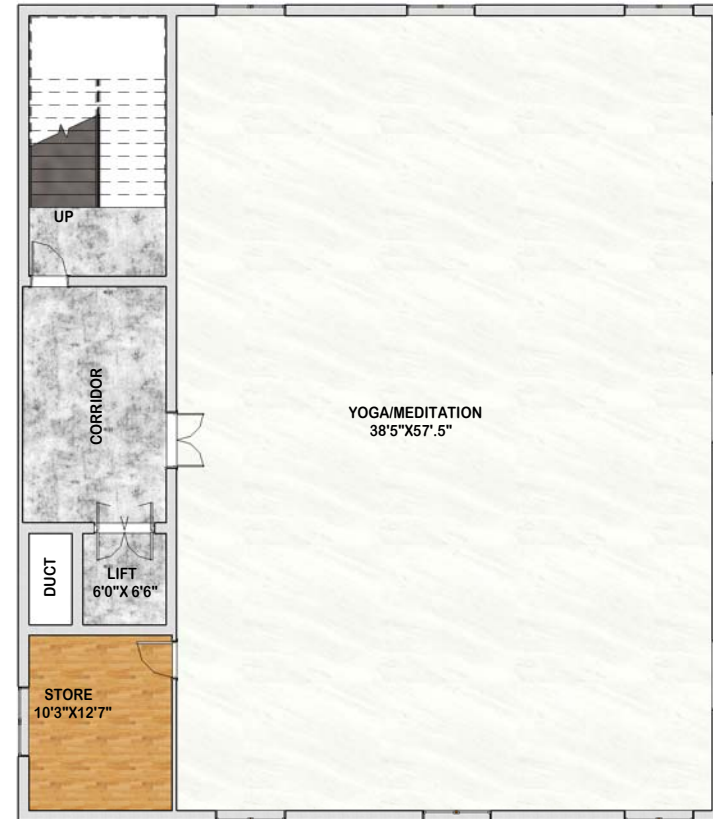

CLUB HOUSE GROUND FLOOR

CLUB HOUSE FIRST FLOOR

DEVELOPER: 	SRAVANTHI CONSTRUCTION PVT.LTD FLAT NO:502,PLOT NO:2 RAJESWARA APARTMENTS, NAGARJUNA NAGAR COLONY, YELLAREDDY GUDA,AMEERPET, HYDERABAD - 500073 Tel: 40 - 66620666	FLOOR NAME GROUND & FIRST FLOOR	CONSULTANT :  KOTA CORPORATION 102,SURYADEVARA CLASSIC, NIZAMPET ROAD,KUKATPALLY, HYDERABAD - 500085. Tel:40 - 40204569 WWW.KOTACORP.COM	PROJECT NAME : SOLTAIRE HEIGHTS	
	AREA 2959 Sft	Project Number 20160003 Date 29.05.17 Drawn by GOPI NADH Checked by PRASANNA		SHEET NO : 1 Scale 1:50	